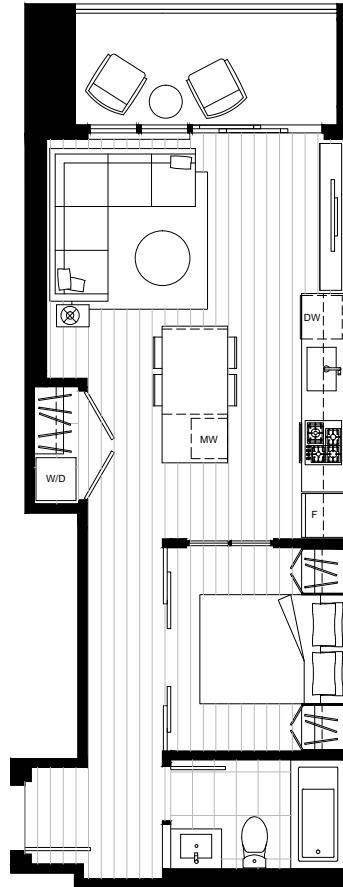

DECEMBER 14, 2021

LEVEL 8-11

LEVEL 7

Plan A2

JR. 1 BEDROOM + 1 BATH: 536 SF

BD8

DECEMBER 14, 2021

LEVEL 8-11

LEVEL 7

Plan A3

JR. 1 BEDROOM + 1 BATH: 536 SF

BD8

DECEMBER 14, 2021

LEVEL 8-11

Plan A4

JR. 1 BEDROOM + 1 BATH: 541 SF

BD8

DECEMBER 14, 2021

LEVEL 8-11

Plan A5

JR. 1 BEDROOM + 1 BATH: 543 SF

BD8

DECEMBER 14, 2021

LEVEL 8-11

Plan A6

JR. 1 BEDROOM + 1 BATH: 566 SF

BD8

DECEMBER 14, 2021

LEVEL 30

LEVEL 29

LEVEL 28

LEVEL 13-27