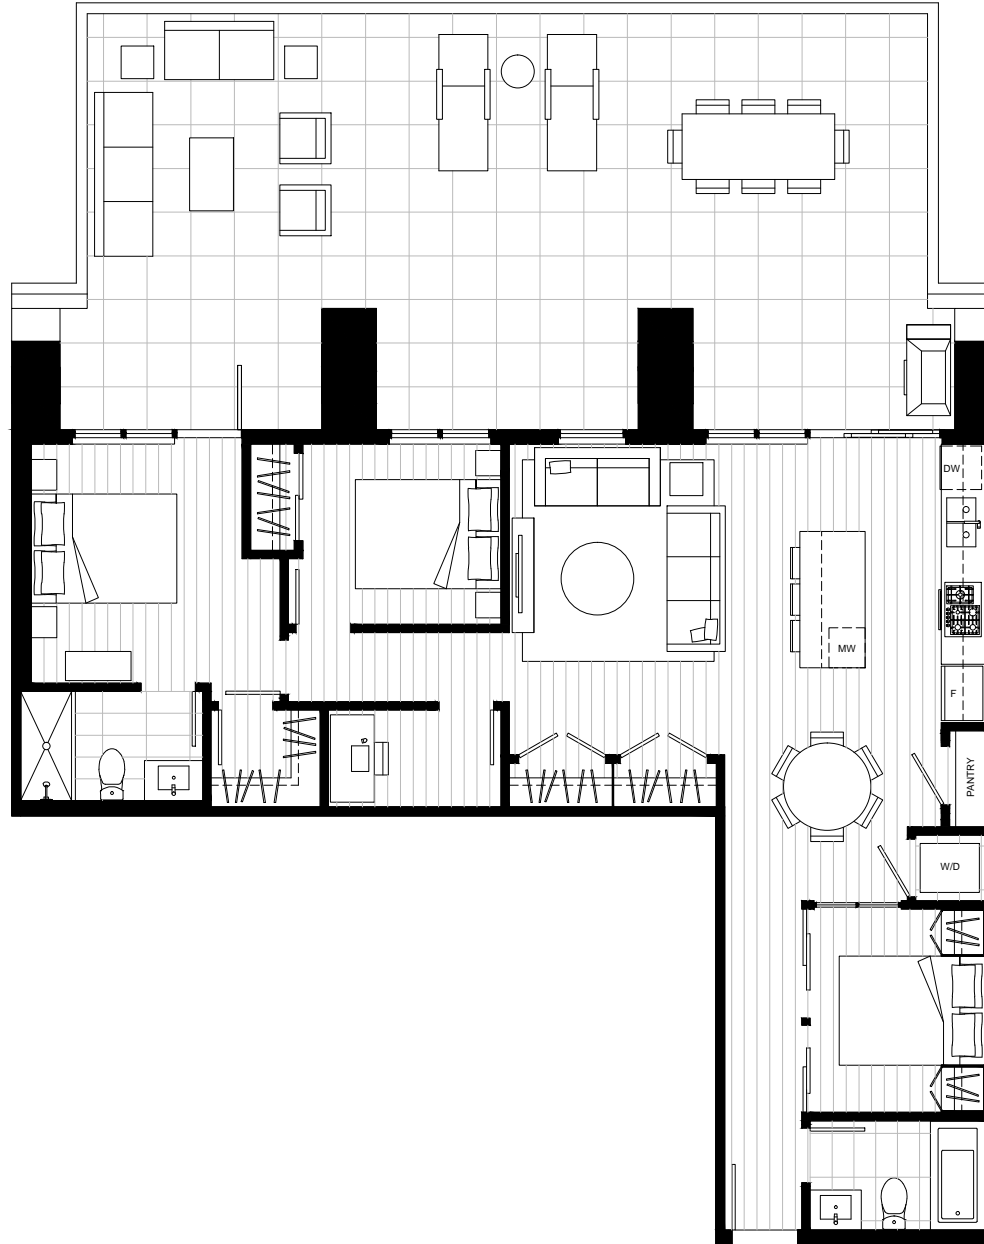

LEVEL 7

Plan E1: Unit 708

3 BEDROOM, DEN + 2 BATH: 1,089 SF

BD8

DECEMBER 14, 2021