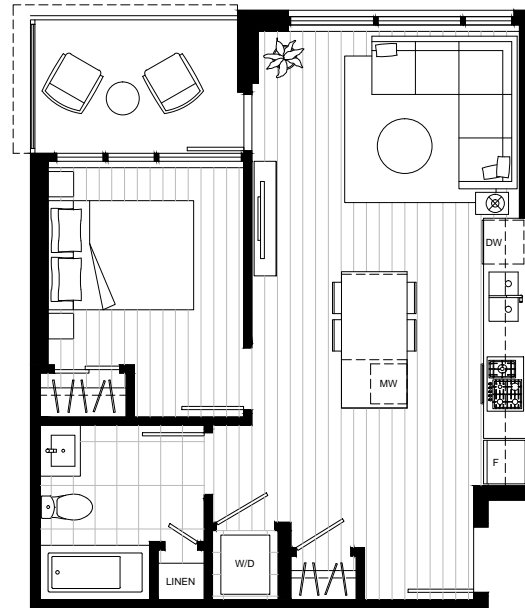

DECEMBER 14, 2021

LEVEL 30

LEVEL 29

LEVEL 28

LEVEL 13-27

LEVEL 12

LEVEL 8-11

LEVEL 7

Plan B7

1 BEDROOM + 1 BATH: 562 SF

BD8

DECEMBER 14, 2021

LEVEL 30

LEVEL 29

LEVEL 28

LEVEL 13-27