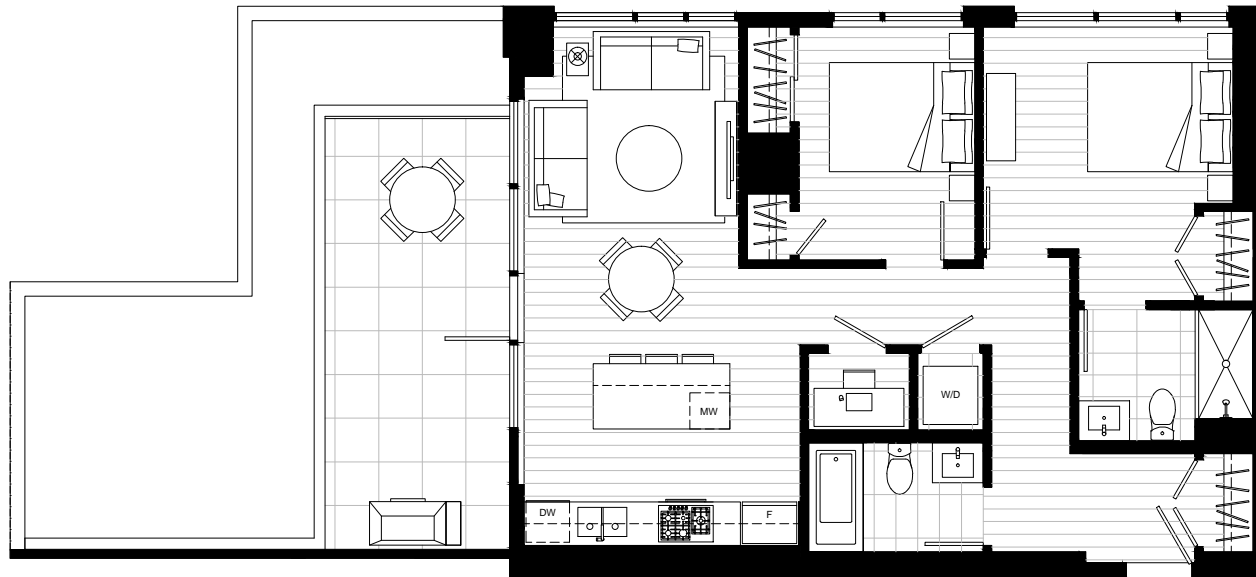

Plan C2

2 BEDROOM + 1 BATH: 762 SF

BD8

DECEMBER 14, 2021

LEVEL 13-27

Plan D

2 BEDROOM + 2 BATH: 802 SF

BD8

DECEMBER 14, 2021

LEVEL 29

Plan D1

2 BEDROOM, FLEX + 2 BATH: 881 SF

BD8

DECEMBER 14, 2021

LEVEL 30

Plan E