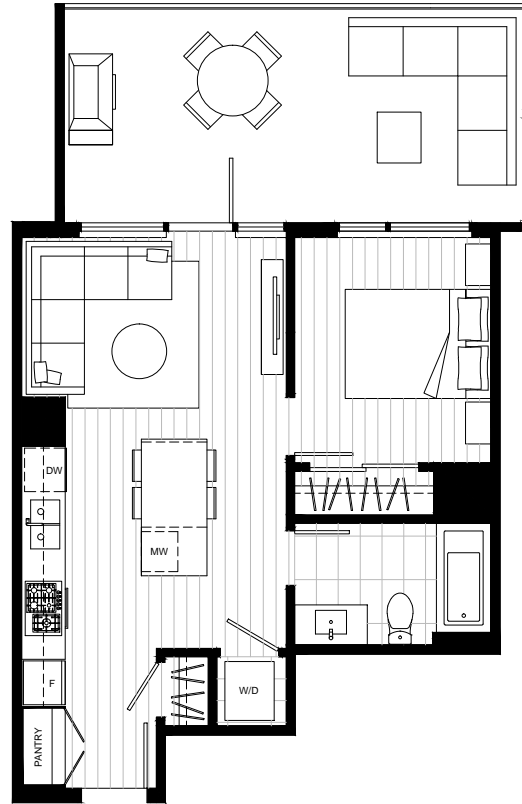

Plan A6

JR. 1 BEDROOM + 1 BATH: 566 SF

BD8

DECEMBER 14, 2021

LEVEL 30

LEVEL 29

LEVEL 28

LEVEL 13-27

LEVEL 12

LEVEL 8-11

LEVEL 7

Plan B

1 BEDROOM + 1 BATH: 501 SF

BD8

DECEMBER 14, 2021

LEVEL 13-27

Plan B1

1 BEDROOM + 1 BATH: 504 SF

BD8

NOVEMBER 29, 2021

LEVEL 30

LEVEL 29

LEVEL 28

LEVEL 13-27