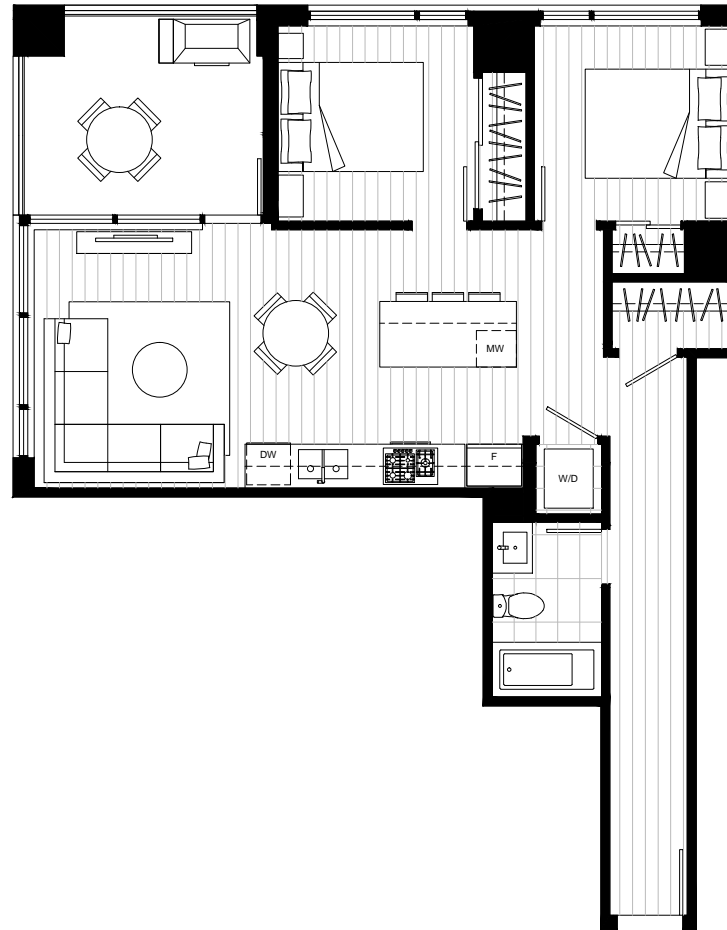

LEVEL 8-11

Plan C

2 BEDROOM + 1 BATH: 702 SF

BD8

NOVEMBER 29, 2021

LEVEL 30

LEVEL 29

LEVEL 28

LEVEL 13-27

LEVEL 12

Plan C1

2 BEDROOM + 1 BATH: 755 SF

BD8

DECEMBER 7, 2021

LEVEL 8-11

LEVEL 7