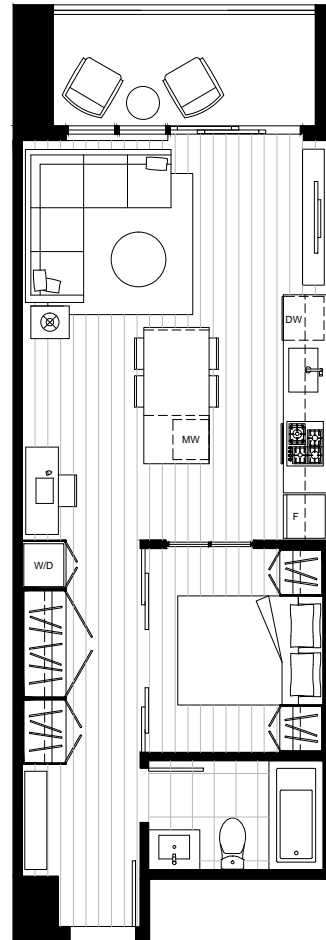

LEVEL 7

Plan A3

JR. 1 BEDROOM + 1 BATH: 536 SF

BD8

DECEMBER 14, 2021

LEVEL 8-11

Plan A4

JR. 1 BEDROOM + 1 BATH: 541 SF

BD8

DECEMBER 14, 2021

LEVEL 8-11

Plan A5

JR. 1 BEDROOM + 1 BATH: 543 SF

BD8

DECEMBER 14, 2021

LEVEL 8-11

Plan A6

JR. 1 BEDROOM + 1 BATH: 566 SF

BD8

DECEMBER 14, 2021

LEVEL 30

LEVEL 29

LEVEL 28

LEVEL 13-27

LEVEL 12

LEVEL 8-11

LEVEL 7

Plan B

1 BEDROOM + 1 BATH: 501 SF

BD8

DECEMBER 14, 2021

LEVEL 13-27