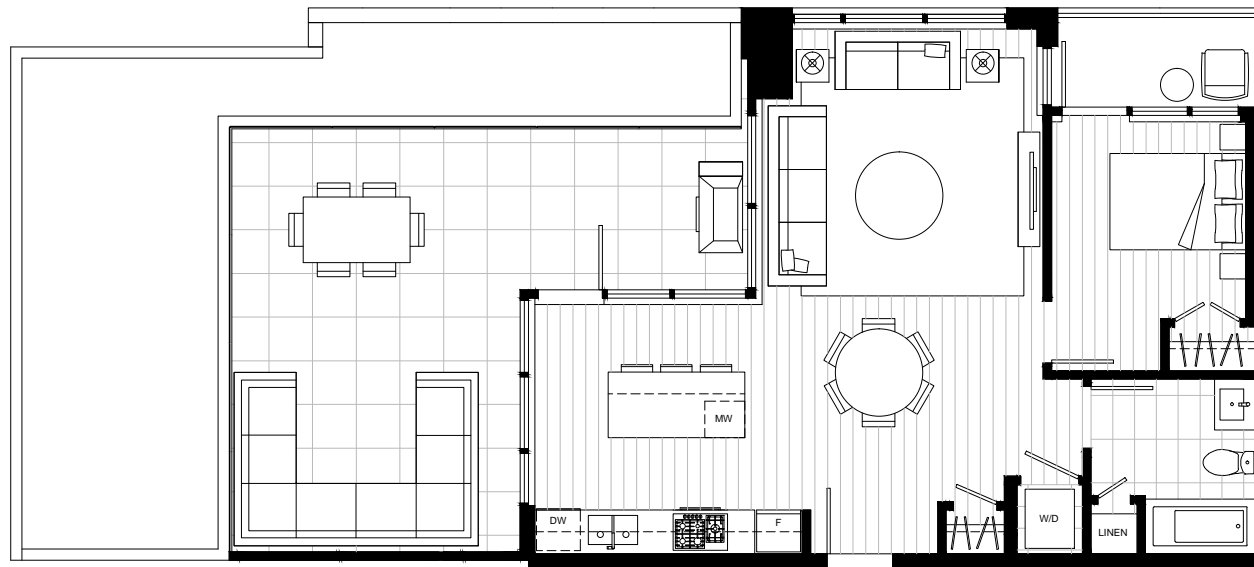

1 BEDROOM, FLEX + 1 BATH: 586 SF

BD8

NOVEMBER 29, 2021

Plan B10

1 BEDROOM, FLEX + 1 BATH: 638 SF

BD8

DECEMBER 14, 2021

LEVEL 28