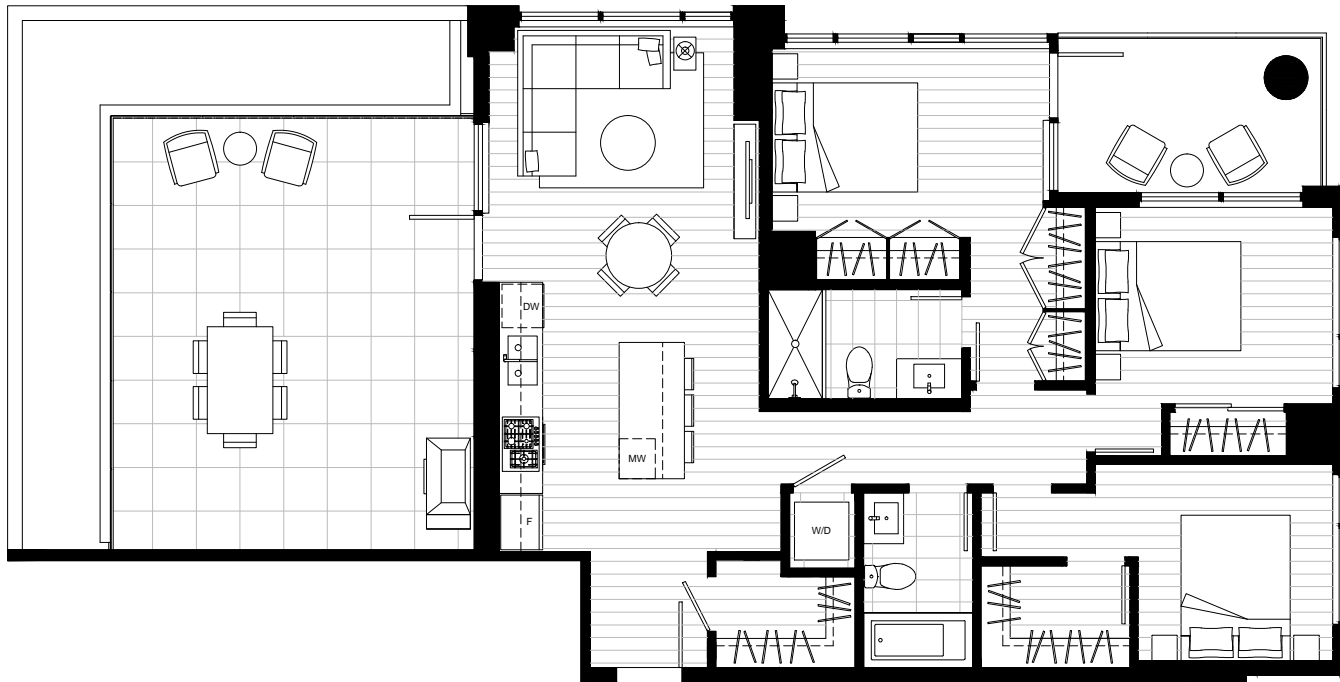

DECEMBER 14, 2021

LEVEL 29

Plan D1

2 BEDROOM, FLEX + 2 BATH: 881 SF

BD8

DECEMBER 14, 2021

LEVEL 30

Plan E