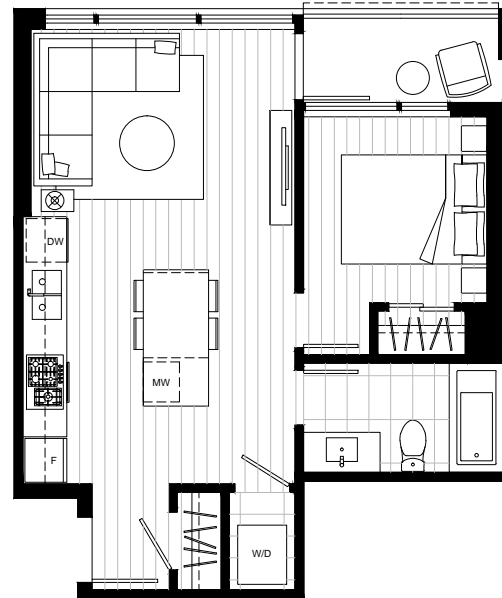

BD8

DECEMBER 14, 2021

LEVEL 8-11

Plan A5

JR. 1 BEDROOM + 1 BATH: 543 SF

BD8

DECEMBER 14, 2021

LEVEL 8-11

Plan A6

JR. 1 BEDROOM + 1 BATH: 566 SF

BD8

DECEMBER 14, 2021

LEVEL 30

LEVEL 29

LEVEL 28

LEVEL 13-27

LEVEL 12

LEVEL 8-11

LEVEL 7

Plan B

1 BEDROOM + 1 BATH: 501 SF

BD8

DECEMBER 14, 2021

LEVEL 13-27

Plan B1

1 BEDROOM + 1 BATH: 504 SF

BD8

NOVEMBER 29, 2021

LEVEL 30

LEVEL 29

LEVEL 28

LEVEL 13-27