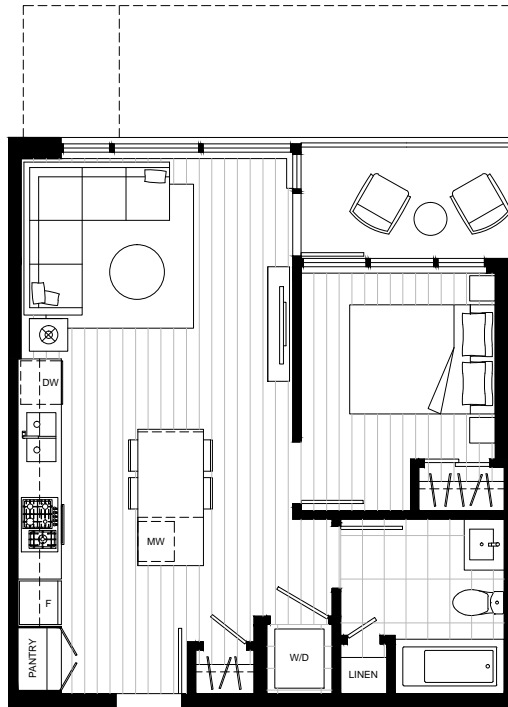

LEVEL 7

Plan B3

1 BEDROOM + 1 BATH: 534-537 SF

BD8

DECEMBER 14, 2021

LEVEL 13-27

LEVEL 12

LEVEL 8-11