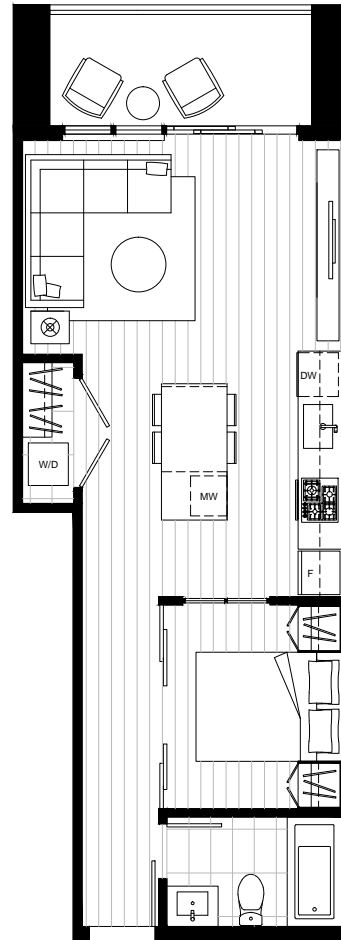

DECEMBER 14, 2021

LEVEL 8-11

LEVEL 7

Plan A2

JR. 1 BEDROOM + 1 BATH: 536 SF

BD8

DECEMBER 14, 2021

LEVEL 8-11

LEVEL 7

Plan A3

JR. 1 BEDROOM + 1 BATH: 536 SF

BD8

DECEMBER 14, 2021

LEVEL 8-11

Plan A4

JR. 1 BEDROOM + 1 BATH: 541 SF

BD8

DECEMBER 14, 2021

LEVEL 8-11

Plan A5

JR. 1 BEDROOM + 1 BATH: 543 SF

BD8

DECEMBER 14, 2021

LEVEL 8-11

Plan A6

JR. 1 BEDROOM + 1 BATH: 566 SF

BD8

DECEMBER 14, 2021

LEVEL 30

LEVEL 29

LEVEL 28

LEVEL 13-27