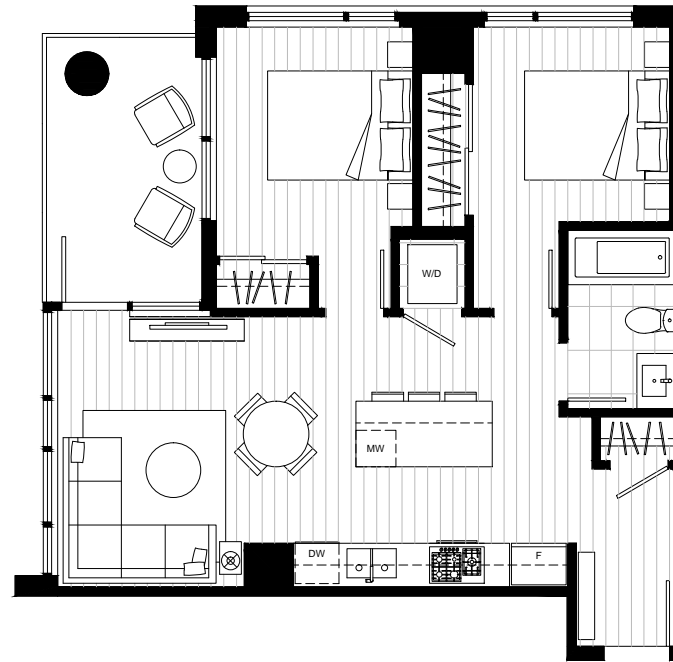

Plan C

2 BEDROOM + 1 BATH: 702 SF

BD8

NOVEMBER 29, 2021